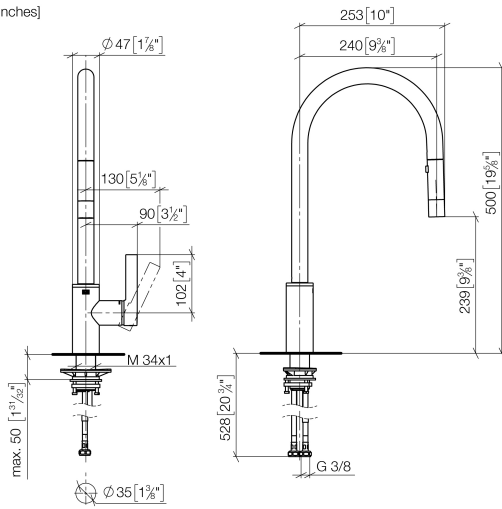

TARA ULTRA Single-lever mixer Pull-down with spray function - Durabronss (23kt Gold)

TARA ULTRA

33 870 875

- 240mm projection
- pivotable spout 360°
- Optional swivel limiter available with swivel limiter set 12 823 970 90
- laminar and spray flow
- height of mixer 500 mm
- height up to laminar flow regulator 240 mm
- hole diameter 35 mm
- 1800 mm metal shower hose
- sprayface with anti-scaling system
- max. flow 10.4 l/min at 3 bar flow pressure
- lead-free
- This product can help a building meet the requirements of Green Building Rating Systems, e.g. LEED®, BREEAM®, DGNB

10 712 970-09

33 870 875
mm [inches]

Flow rate chart

Certificates

LGA_28657.

GDV_0400314.

33 870 875

TARA ULTRA Single-lever mixer Pull-down with spray function - Durabrass
(23kt Gold)

TARA ULTRA

33 870 875

Spare parts list

No.	Item Number	Name	Quantity used	Delivery time
1	90 12 11 148 00-09	shower	1	-
Spare part can no longer be ordered, please order the replacement item				
2	04 30 02 120 00-85	hose	1	30
3	90 28 22 304 00-09	spout	1	40
4	09 28 10 160 90	ring	2	2
5	09 18 40 186 90	sleeve	1	2
6	09 30 11 203 90	ring	1	2
7	90 15 05 064 05 90	cartridge	1	2
8	09 14 10 190 90	seal	1	2
9	09 28 30 030-09	cover	1	40
10	09 20 87 020-09	handle	1	40
11	90 31 11 063 00 90	pin	1	2
12	90 31 20 087 00-09	plug	1	40
13	09 14 10 036 90	seal	1	2
14	04 30 04 101 00 90	hose	2	2
15	04 28 20 067 00 90	pipe	1	2
16	04 30 11 040 00 90	fixing set	1	2
17	09 20 93 056 90	insert	1	2
18	90 24 03 253 00 90	adaptor	1	2
19	09 30 03 038 90	hose	1	2
20	04 21 50 010 00 90	accessories	1	2
21	90 30 09 031 00 90	key	1	2